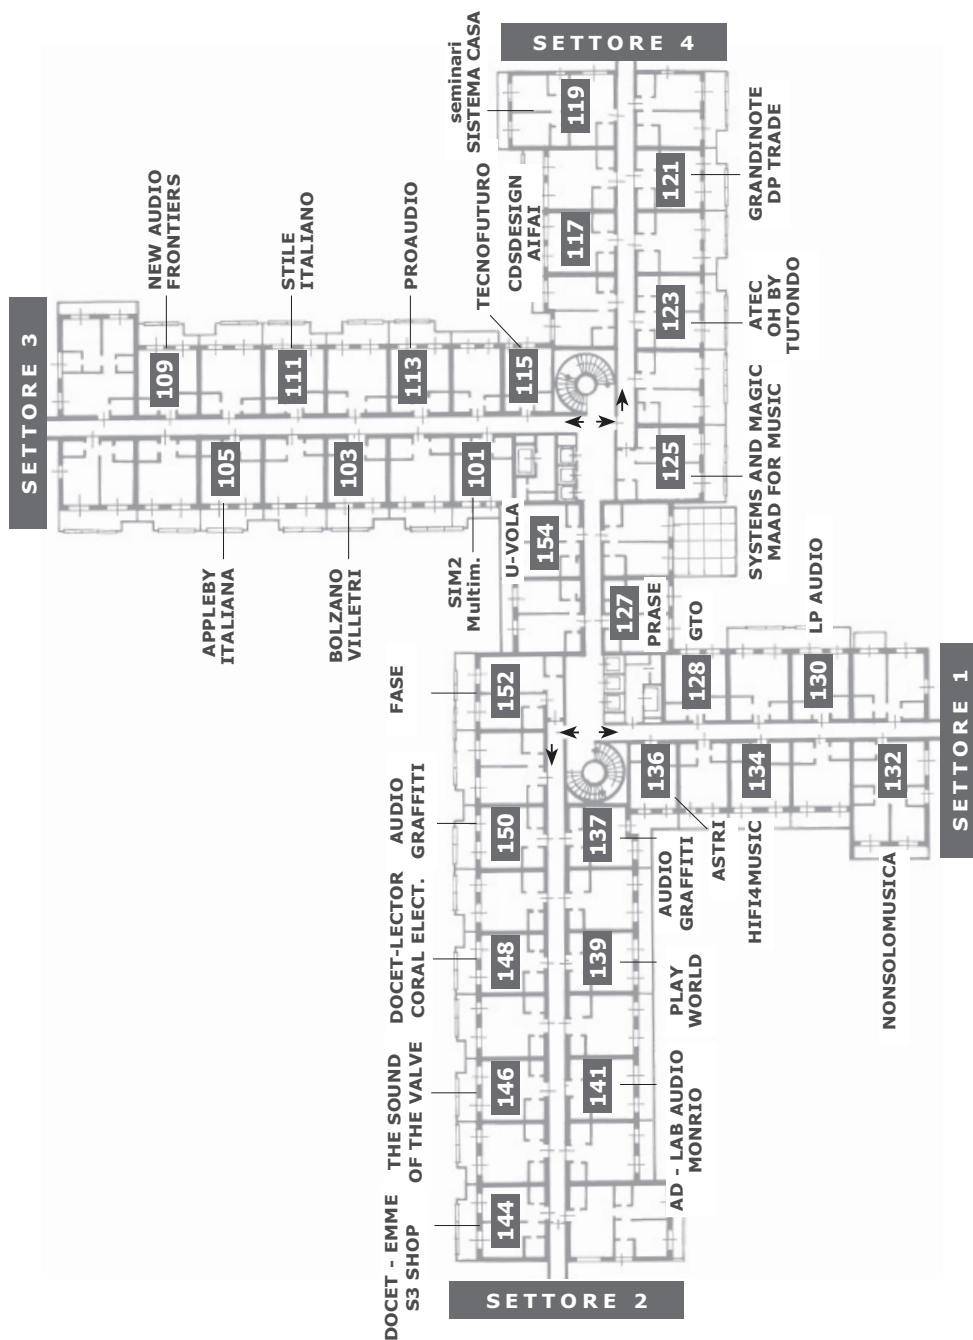

## S.I.P.E.

KILLER LINE - PIRANHA -  
SPIN - SPIN SAT - SPIN SOUND

# HALL

**PIANO - 1**

**PIANO - 2**

# PIANO +1

PIANO + 2