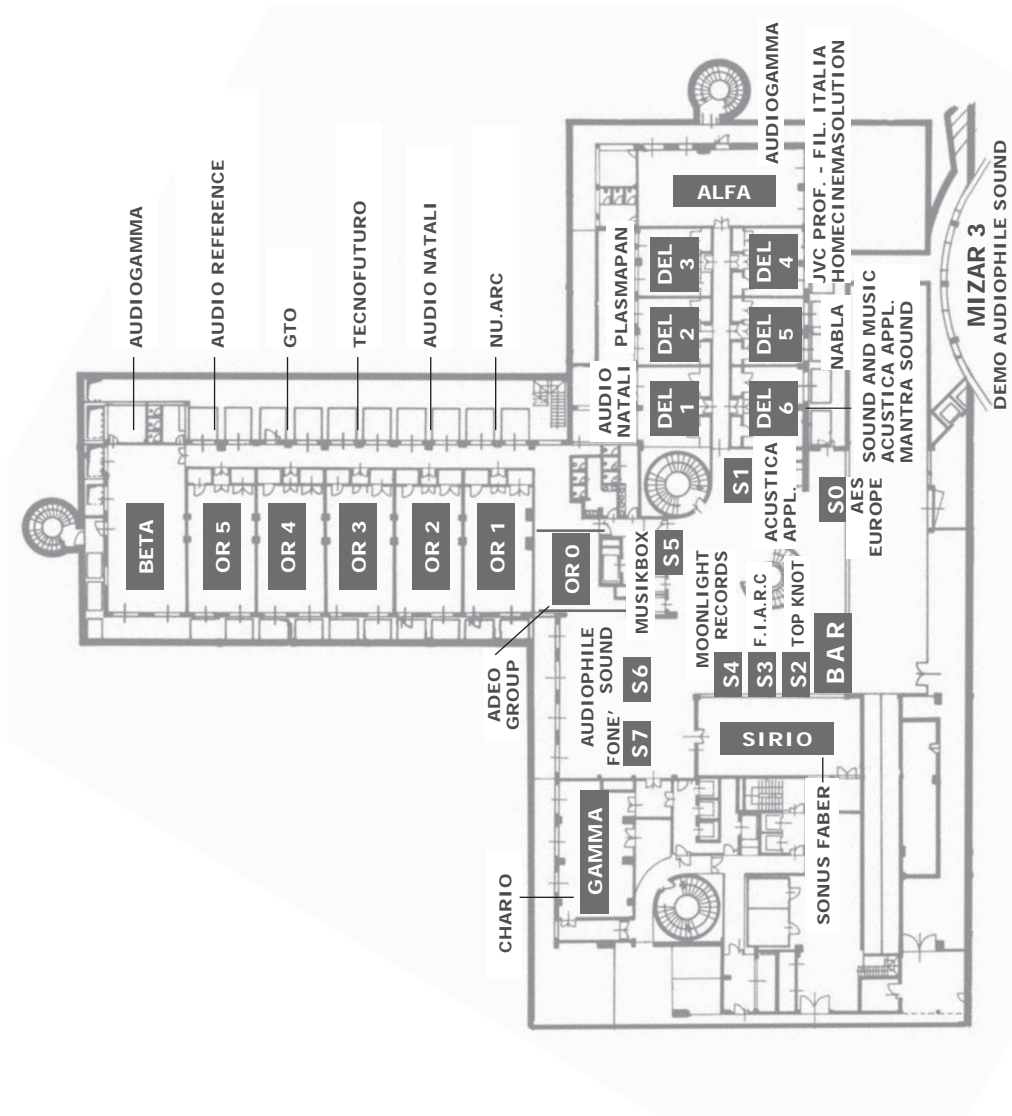

## S.I.P.E.

KILLER LINE - PIRANHA -  
SPIN - SPIN SAT - SPIN SOUND

# HALL

**PIANO - 1**

**PIANO - 2**

# PIANO +1

PIANO + 2